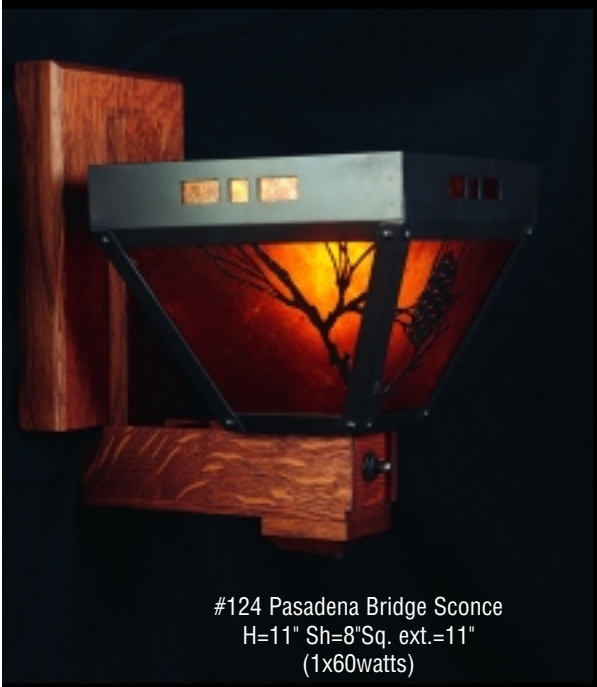

Pasadena Fixtures