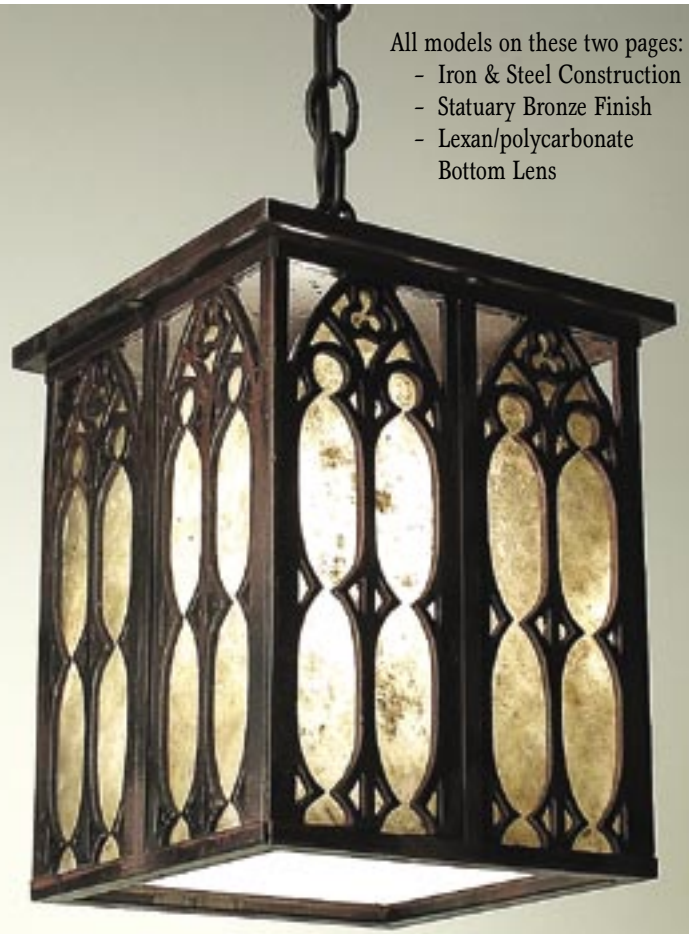

IRON ABBEY

Offering:

Heavy iron, cast in deep relief, and set in a brass frame; these wall sconces are ideal outdoors as all-weather luminaries, or indoors as classic accents.

13 more U.S. MADE Iron Abbey Gothic Style lighting fixtures available.

Abbey Small Pendant
W=5.5" sq. H=6" OL=34" 1x60W candelabra

Pendants

IA117

Abbey Tall Pendant
W=5.5" sq. H=10" OL=38" 1x60W candelabra

IA107

Abbey Tall Ceiling Light
7.5" sq. H=11.5" 1x60W candelabra

IA108

Abbey Large Octagon Ceiling Light
Dia=14" H=12" 1x100W

IA109

Abbey Large Square Ceiling Light
W=10.25" sq. H=12" 1x100W

IA118

Abbey Large Octagon Pendant
Dia=10.5" H=11" OL=41" 1x100W

IA119

Abbey Large Square Pendant
W=9" sq. H=10" OL=38" 1x100W

All models on these two pages: