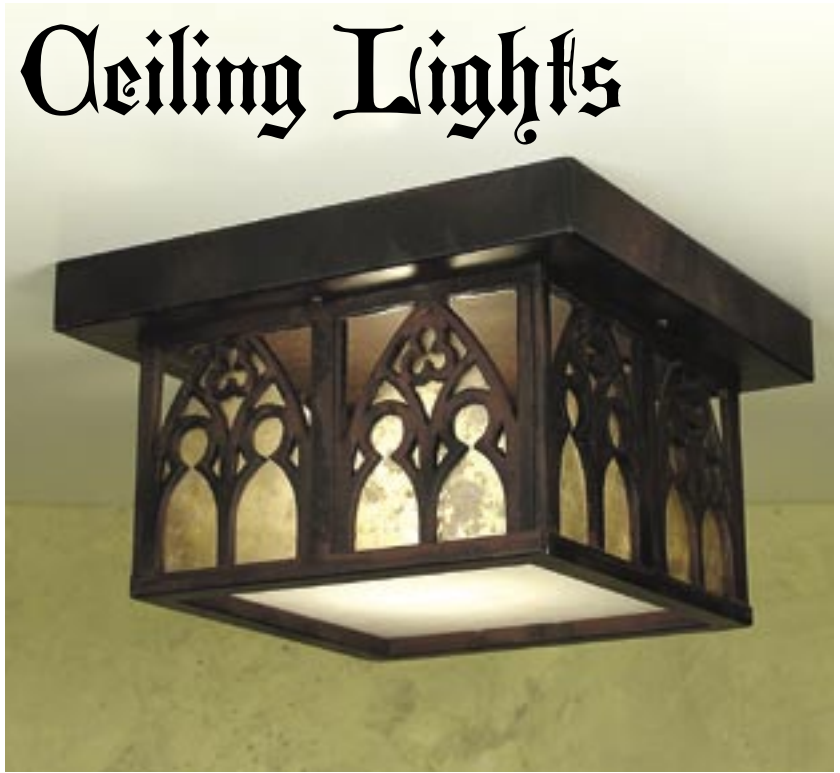

IRON ABBEY

Offering:

Heavy iron, cast in deep relief, and set in a brass frame; these wall sconces are ideal outdoors as all-weather luminaries, or indoors as classic accents.

13 more U.S. MADE Iron Abbey Gothic Style lighting fixtures available.

Available Lens (Specify):

- Orange Amber Mica
- Almond Natural Mica
- Frost Glass

Wall Lights

Shown Above: **IA101** Abbey Open Top Wall Light ULdry
W=11" H=12" Ext=4" 2x60W candelabra

IA102 Abbey Closed Top Wall Light ULwet

Shown Right: **IA103** Abbey Small Open Top Wall Light ULdry
W=7" H=12" Ext=4" 1x60W candelabra

IA103 Abbey Small Closed Top Wall Light ULwet

Mica Lamp Co. 517 State St. Glendale CA 91203
818 241-7227 • FAX 241-5439

www.micalamps.com

IA105
Abbey Small Ceiling Light (shown w/ Frost Glass)
W=6.75" sq. H=7" 1x60W candelabra

IA106
Abbey Short Ceiling Light
W=10.25" sq. H=6" 1x60W

W=6.

IA115
Abbey Small Pendant
W=5.5" sq. H=6" OL=34" 1x60W candelabra