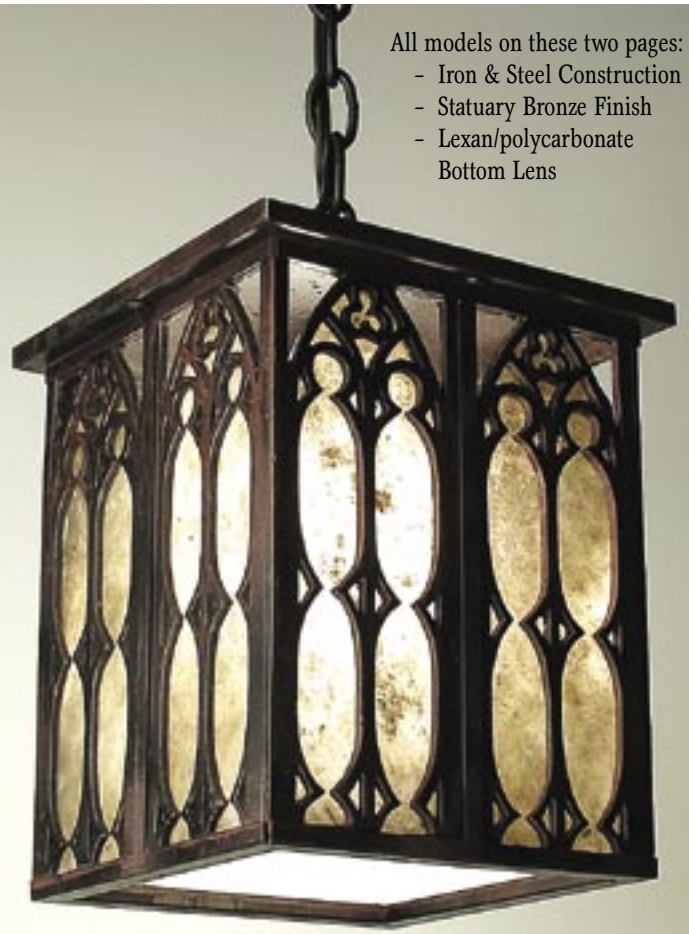

IRON ABBEY

Offering:

Heavy iron, cast in deep relief, and set in a brass frame; these wall sconces are ideal outdoors as all-weather luminaries, or indoors as classic accents.

13 more U.S. MADE Iron Abbey Gothic Style lighting fixtures available.

IA117
Abbey Tall Pendant
W=5.5" sq. H=10" OL=38" 1x60W candelabra

Ceiling Lights

Pendants

IA107

Abbey Tall Ceiling Light
7.5" sq. H=11.5" 1x60W candelabra

IA108

Abbey Large Octagon Ceiling Light
Dia=14" H=12" 1x100W

IA109

Abbey Large Square Ceiling Light
W=10.25" sq. H=12" 1x100W

IA118

Abbey Large Octagon Pendant
Dia=10.5" H=11" OL=41" 1x100W

IA119

Abbey Large Square Pendant
W=9" sq. H=10" OL=38" 1x100W

All models on these two pages: